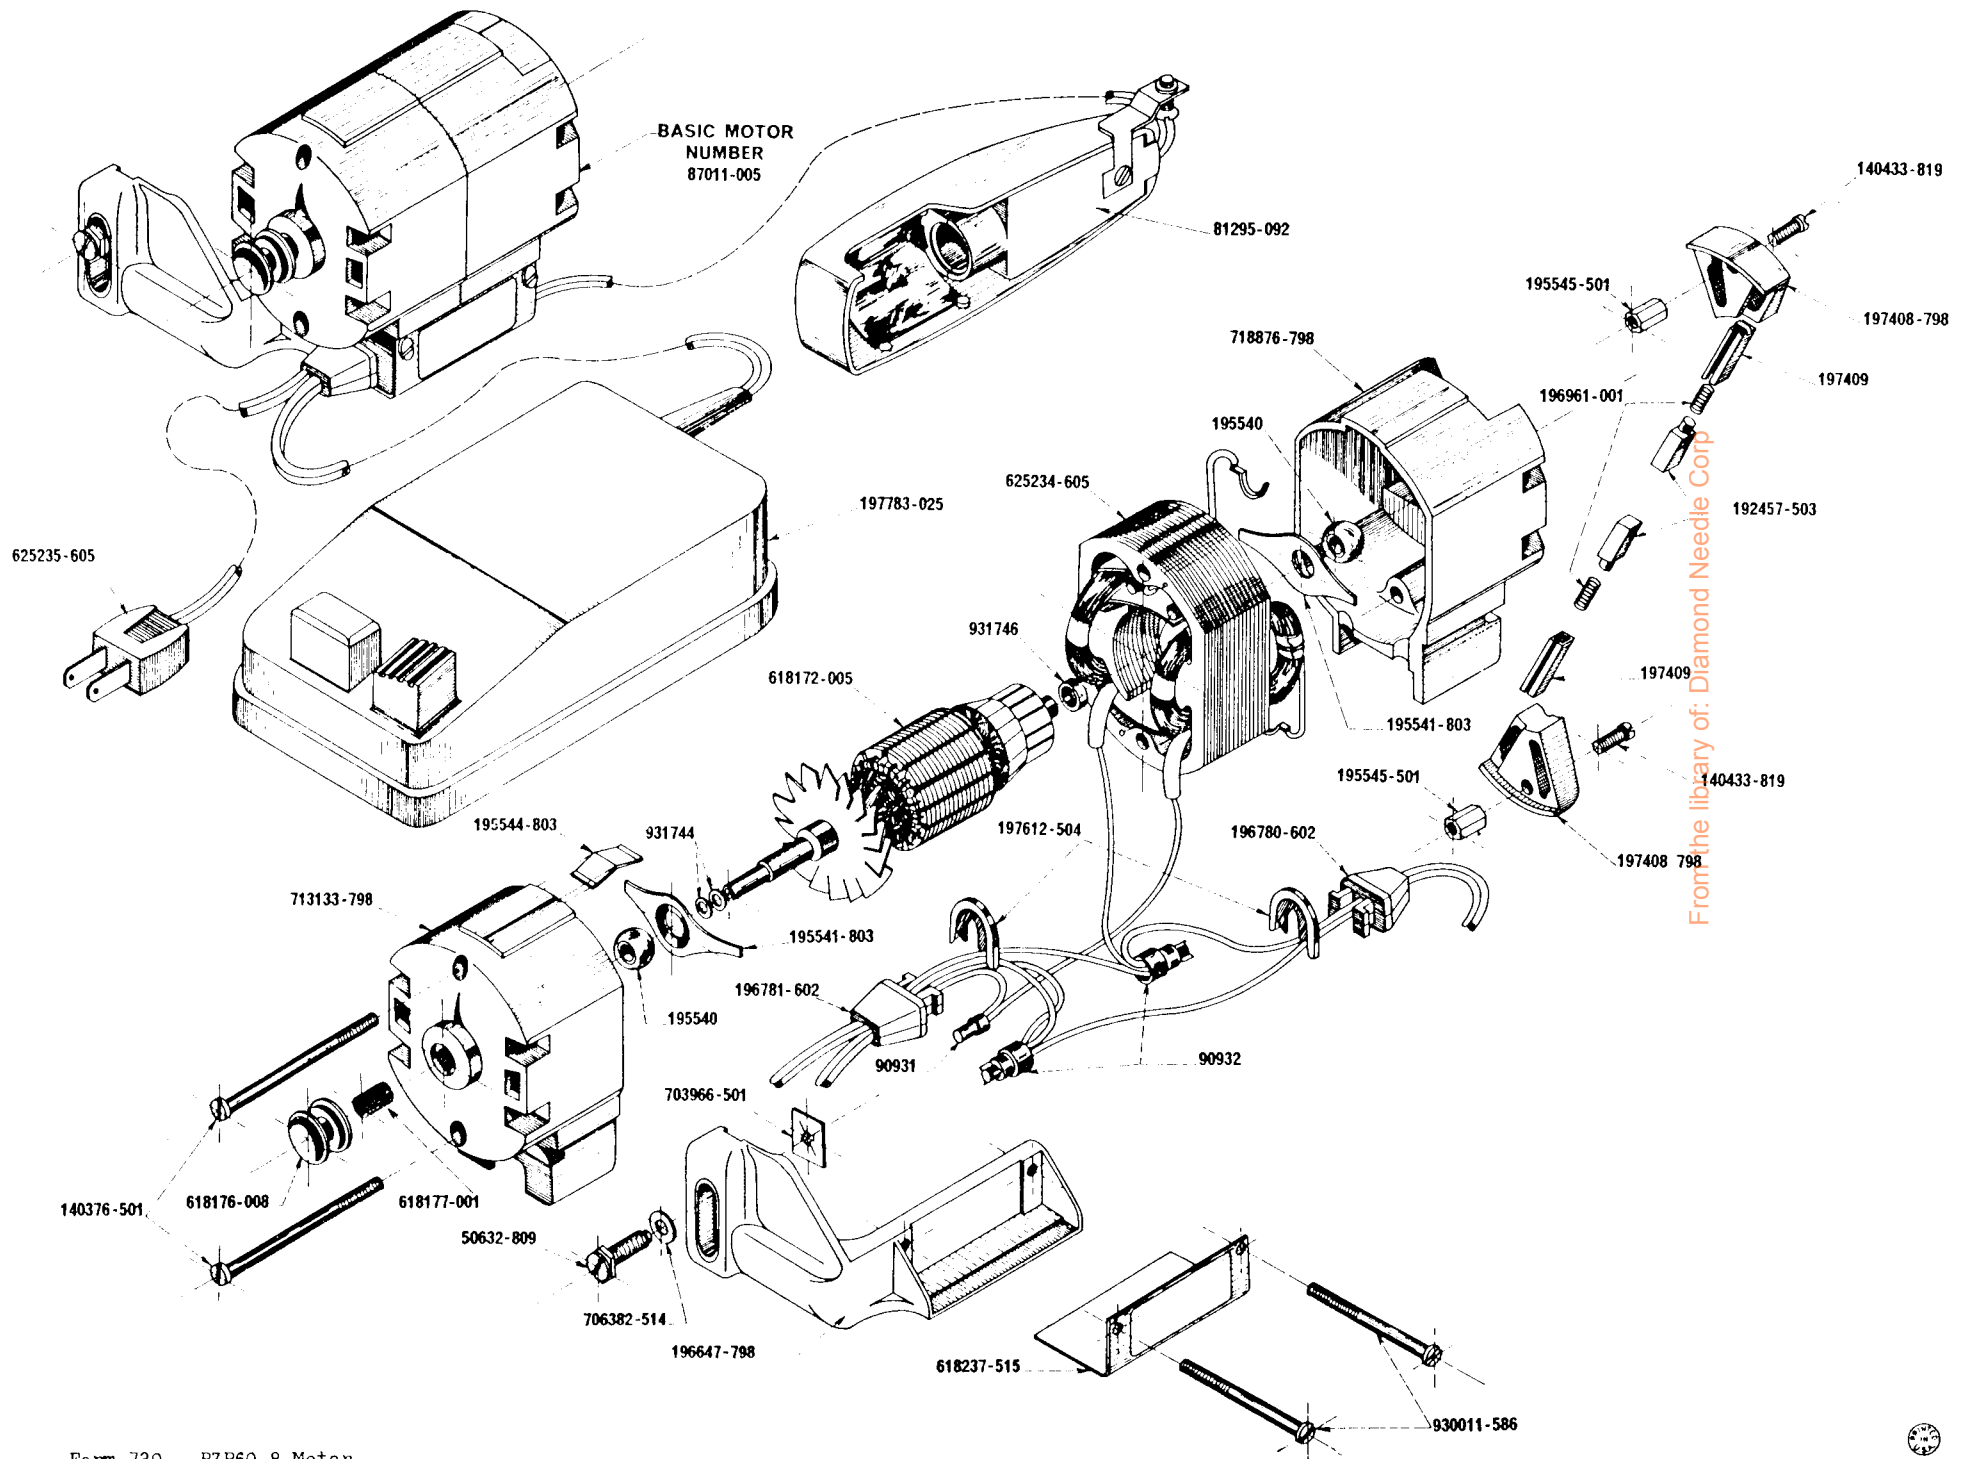

SINGER BZB 60-8 MOTOR WITH FOOT CONTROLLER AND S7 LIGHT FOR 293 B MACHINE

BZB 60-8 MOTOR OUTFIT N° 87023-005