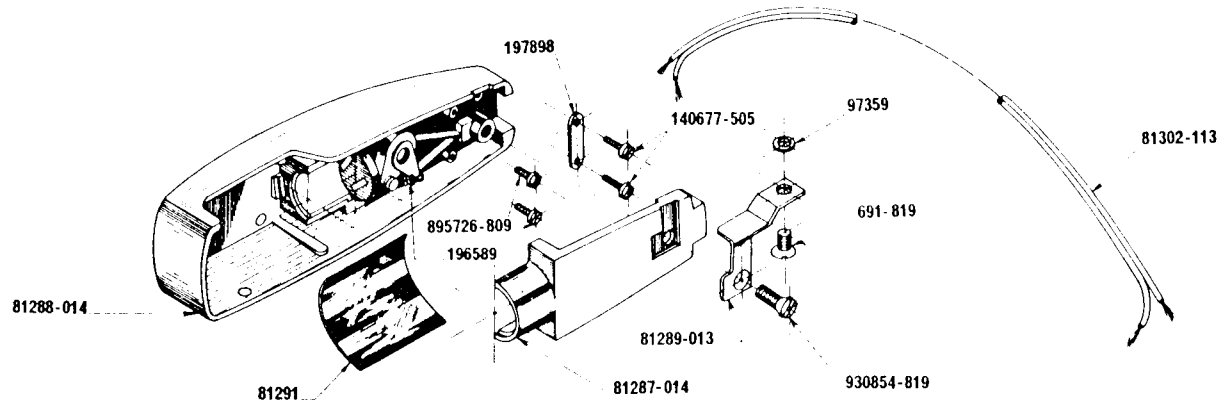

S7 LIGHT COMPLETE N° 81295-092